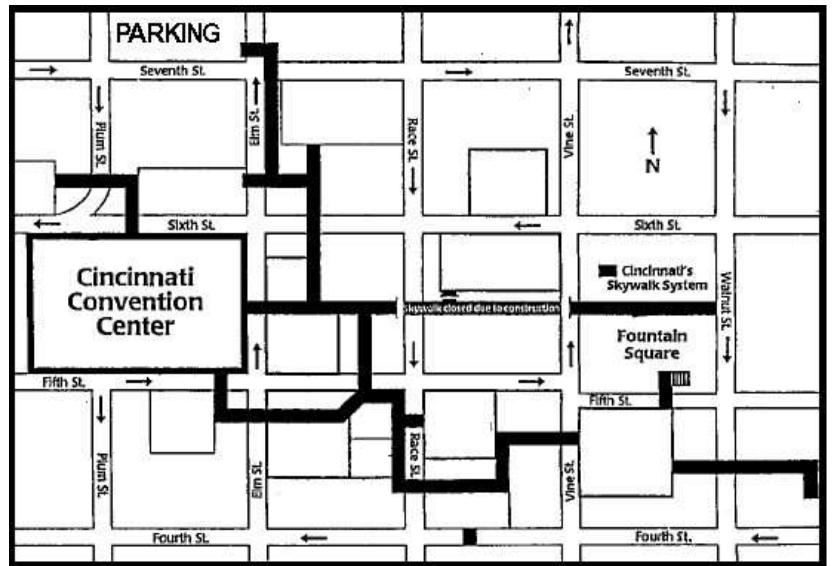

CHILDREN'S ACTIVITES

Education Center – Games – Scout Merit Badge Information
 FREE Mineral, Fossil Collection for Children Under 12 attending the show.

LARGE SWAP AREA

On Show Floor, Swap Dollars or Trade. Reservations for swap space accepted, Saturday or Sunday at \$10 per day – or both days \$18. Make check payable to Cincinnati Mineral Society and mail to Jim Budnik, 2948 Rontina Dr., Goshen, OH 45122. Swappers may also purchase advance admission passes at this time for \$5 per day.