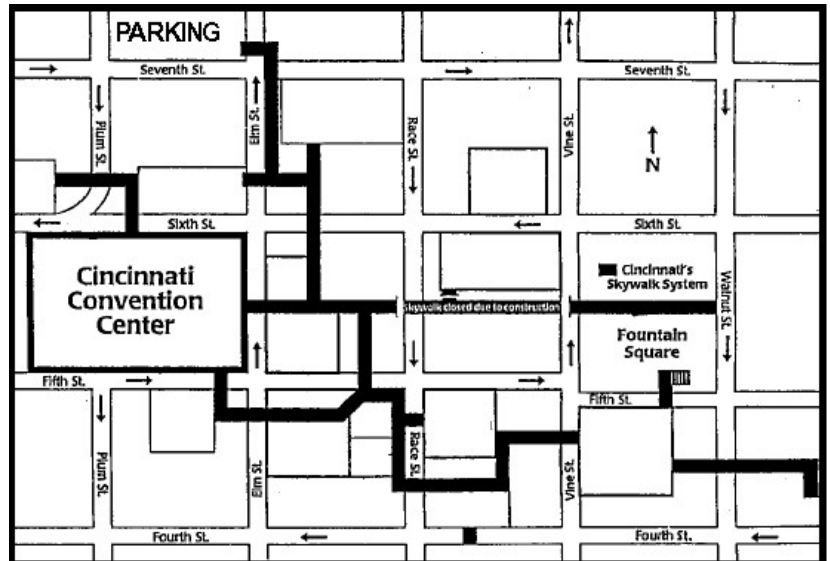

PARKING

Official show parking: System Parking Inc. Elm & 7th Streets

ADMISSION

Adults.....\$7 Under 6.....FREE
 Two-Day Pass.....\$10 Scouts in Uniform.....FREE
 Children 6-15.....\$2

HEADQUARTERS HOTEL

Show Headquarters are located at the Holiday Inn – Downtown
 800 W 8th Street, Cincinnati, OH 45203. Call 800-465-4329, and refer to the Gem, Mineral, Fossil & Jewelry Show for a discount.